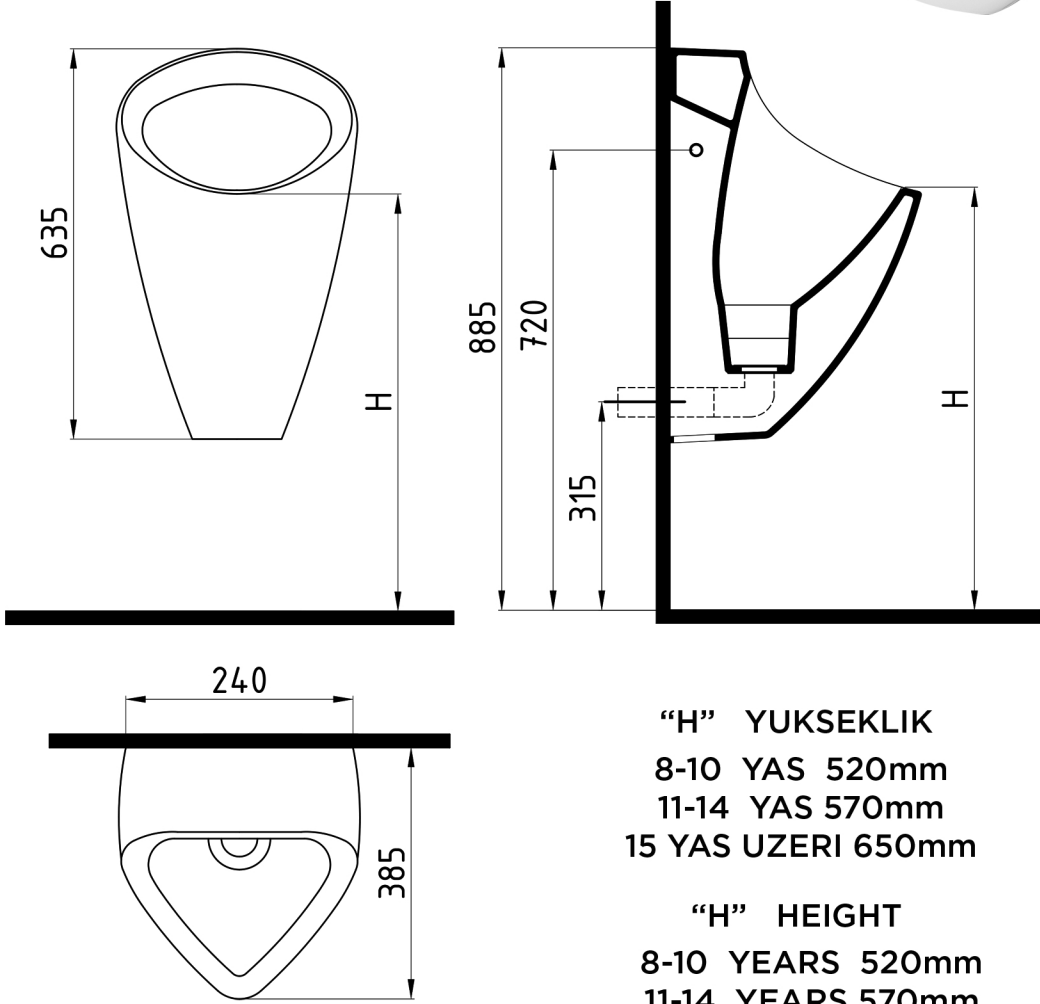

TEK PARÇA-SINGLE PIECE

SUSUZ PISUAR
WATERLESS URINAL

TPPW06001VSSW3000

“H” YUKSEKLİK
8-10 YAS 520mm
11-14 YAS 570mm
15 YAS UZERI 650mm

“H” HEIGHT
8-10 YEARS 520mm
11-14 YEARS 570mm
15 YEARS OVER 650mm